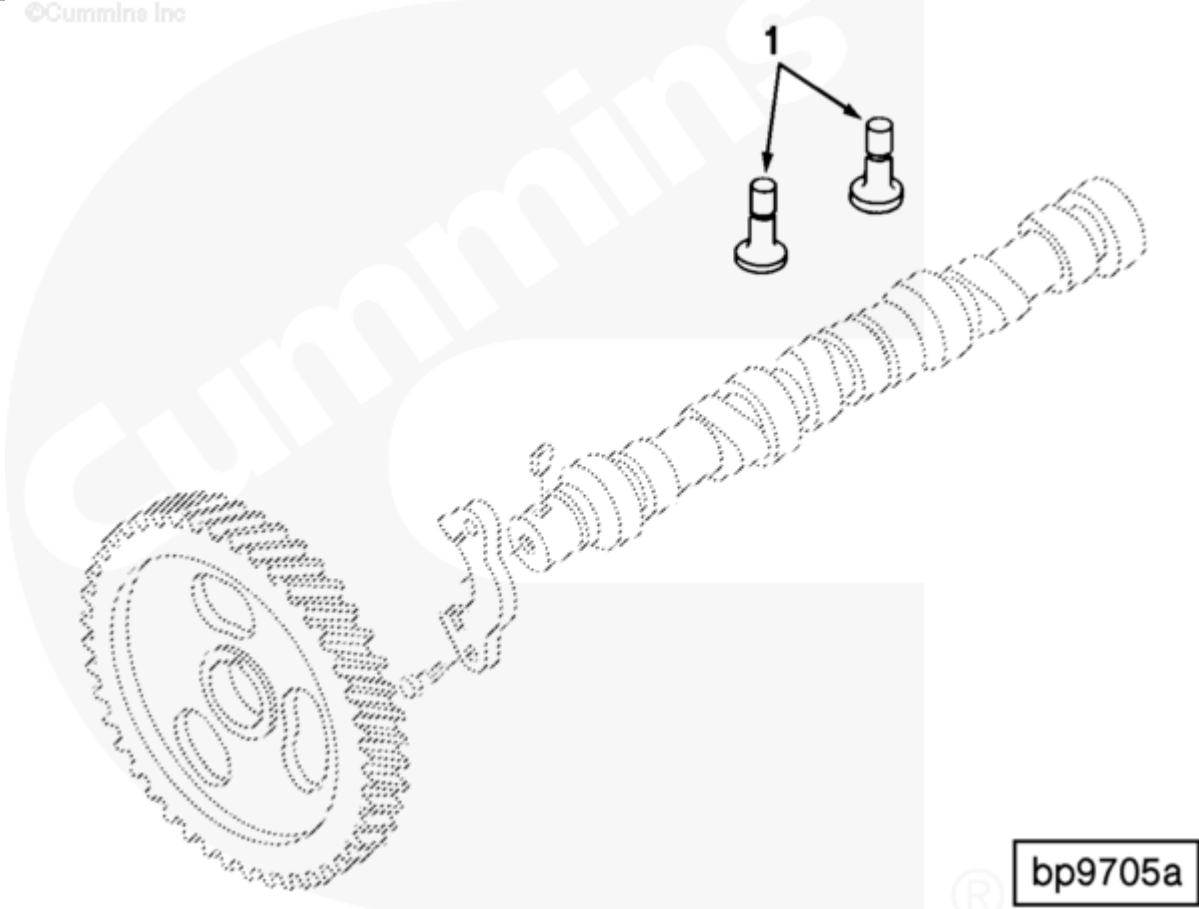

# Parts Catalog - Option Detail

Electronic Parts Catalog - Option Detail				
Option	Group	Graphic	Film Card	Date
BP9705	04.01	bp9705a	T	20-NOV-96
<b>Engines</b>	4B3.9, 6A3.4, 6B5.9, B GAS INTERNATIONAL CM556, B4.5, B4.5 CM2350 B129B, B4.5 CM2350 B146C, B4.5 CM2350 B147B, B4.5 RGT, B4.5S, B5.9 G, B5.9 GAS PLUS CM556, B5.9 LPG, B5.9 LPG PLUS CM556, B6.7 CM2350 B121B, B6.7 CM2350 B135B, B6.7 CM2350 B136C, B6.7 CM2350 B148B, B6.7 G CMOH6.0 B125, B6.7N CM2380 B150B, B6.7S, F3.8 CM2350 F120B, F3.8 CM2350 F128C, F3.8 CM2350 F132B, F3.8 F102, G3.9, G5.9, G5.9 CM558, ISB (CHRYSLER), ISB CM2150, ISB CM2150 E, ISB CM550, ISB CM850, ISB/ISD4.5 CM2150 B119, ISB/ISD4.5 CM2150 SN, ISB/ISD6.7 CM2150 B120, ISB/ISD6.7 CM2150 SN, ISB/ISD6.7 CM2880 B126, ISB3.9 CM2220 B107, ISB4.5 CM2150, ISB5.9G CM2180, ISB6.7 2010 DCX PICKUP, ISB6.7 2013 DCX CHASSIS CAB, ISB6.7 CM2150 SQ, ISB6.7 CM2250, ISB6.7 CM2350 B101, ISB6.7 CM2350 B103, ISB6.7 CM2350 B142, ISB6.7 CM2670 B153B, ISB6.7 G CM2180 B118, ISBE CM2150, ISBE CM800, ISBE2/ISBE3 CM850, ISBE4 CM850, ISD4.5 CM2150, ISD6.7 CM2880 D101, ISF2.8 CM2220, ISF2.8 CM2220 AN, ISF2.8 CM2220 EC, ISF2.8 CM2220 ECF2, ISF2.8 CM2220 F101, ISF2.8 CM2220 F117, ISF2.8 CM2220 F122, ISF2.8 CM2220 F126, ISF2.8 CM2220 F129, ISF2.8 CM2220 IAN, ISF3.8 CM2220, ISF3.8 CM2220 AN, ISF3.8 CM2220 F103, ISF3.8 CM2220 F110, ISF3.8 CM2220 F116, ISF3.8 CM2220 F134B, ISF3.8 CM2220 IAN, ISF3.8 CM2350 F109, ISF4.5 CM2220 F123, ISG11 CM2880 G106, ISG11 CM2880 G108, ISG12 CM2880 G107, ISG12 CM2880 G109, ISG12 G CMOH6.0 G111, QSB3.9 30 CM550, QSB3.9 CM2880 B138, QSB4.5 30 CM550, QSB4.5 CM2150 B108, QSB4.5 CM2250 B131, QSB4.5 CM2250 EC, QSB4.5 CM2350 B106, QSB4.5 CM2350 B122			

SMALL | MEDIUM | LARGE

Cart	Ref No	Part Number	Part Description	Required	Remarks

View My Cart

		<a href="#">BP9705</a>	Cam Follower		<a href="#">Camfollower Cover...(More)</a>
					Engine Family: B Series
					Cylinders: 4
<input type="checkbox"/>	1	<a href="#">3931623</a>	Valve Tappet	8	